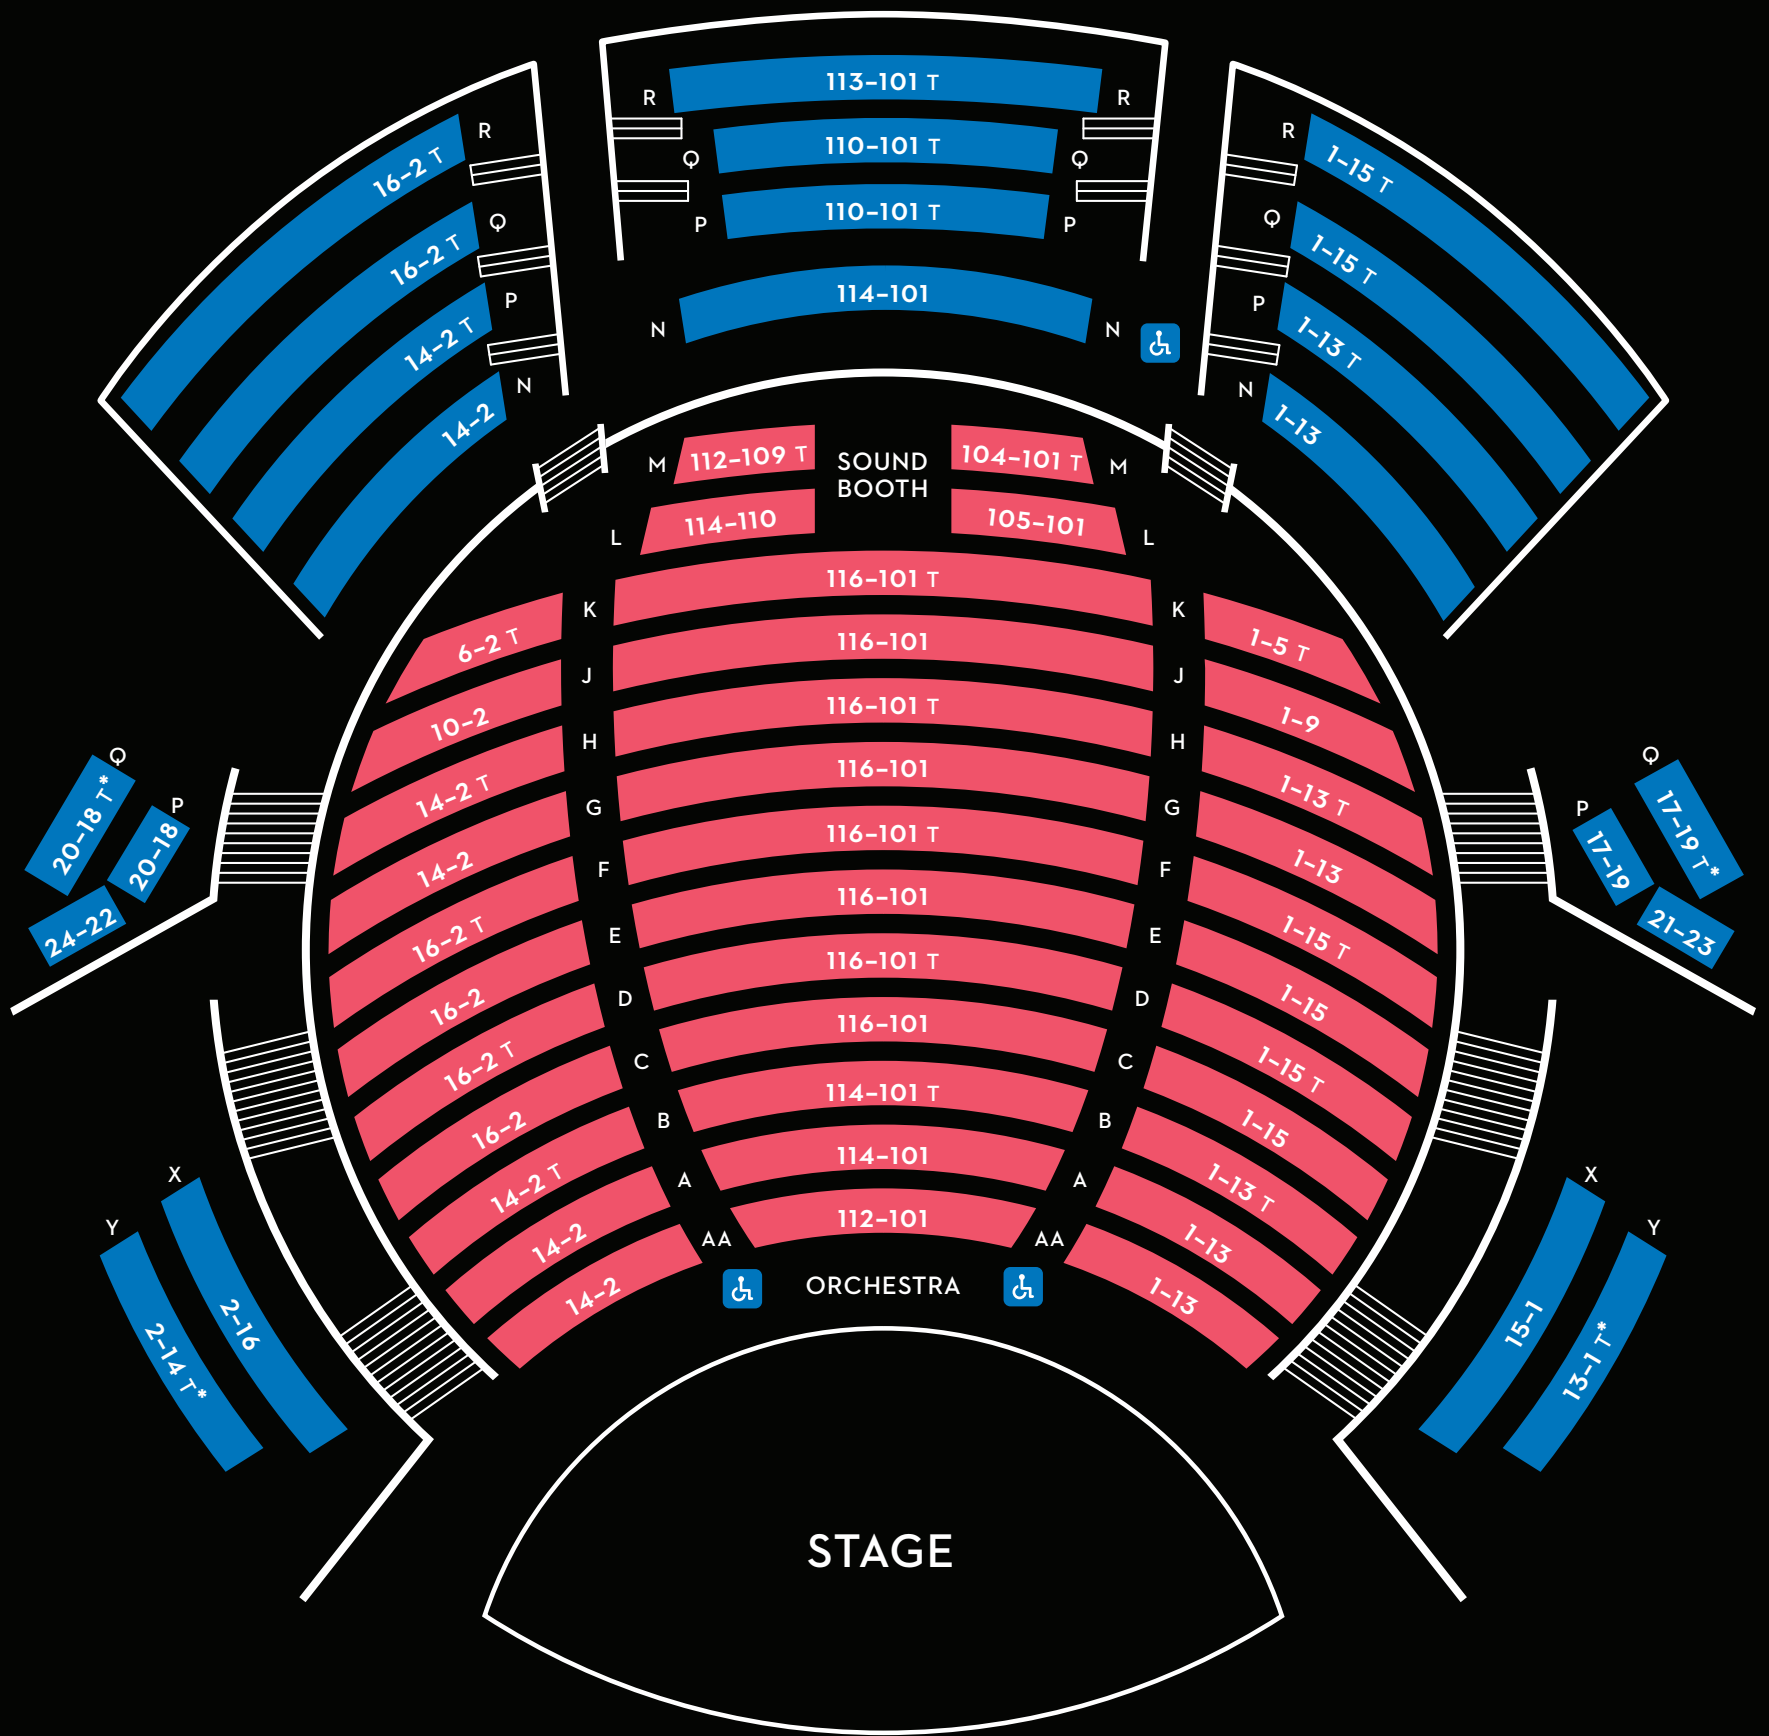

# THE APPEL ROOM

-  WHEELCHAIR & COMPANION SEATING
- T** TALL CHAIR
- \*** PARTIAL VIEW