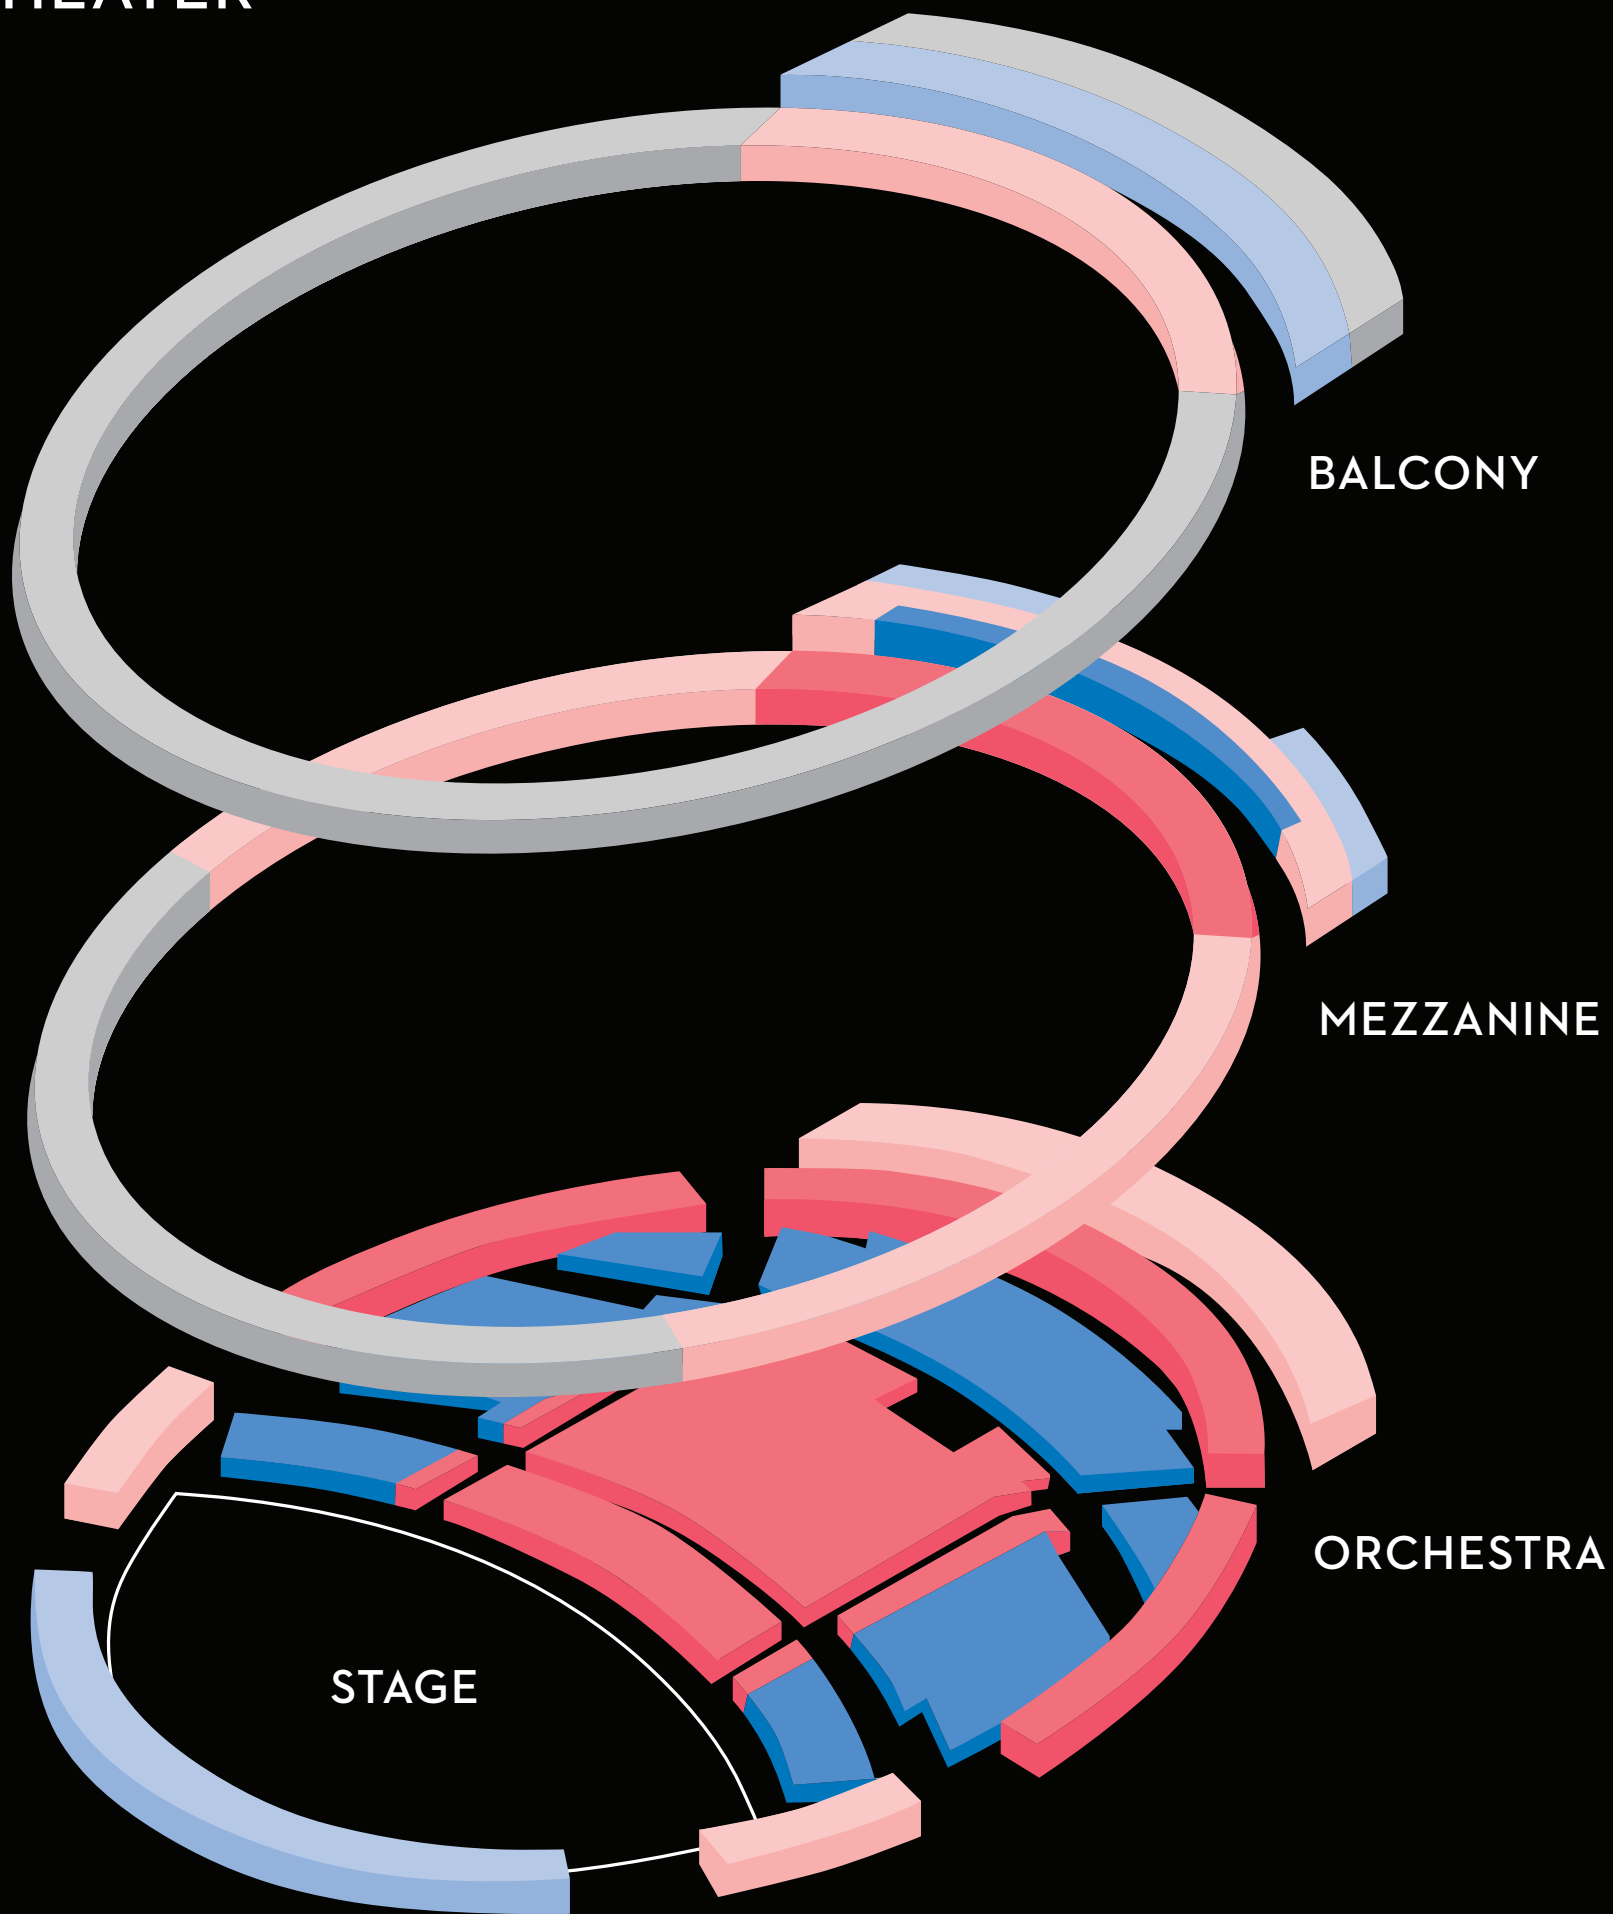

# ROSE THEATER

**A** ORCHESTRA PRIME, CENTER & SIDE BOXES  
MEZZANINE CENTER BOXES

**B** ORCHESTRA SIDES & REAR  
MEZZ. FRONT CENTER PRIME

**C** ORCH. FRONT SIDE BOXES  
MEZZANINE SIDE BOXES & CENTER  
BALCONY CENTER BOXES

**D** ORCHESTRA STAGE BOXES  
MEZZANINE REAR CENTER  
BALCONY FRONT CENTER

**E** MEZZANINE STAGE BOXES  
BALCONY REAR CENTER,  
SIDE BOXES & STAGE BOXES