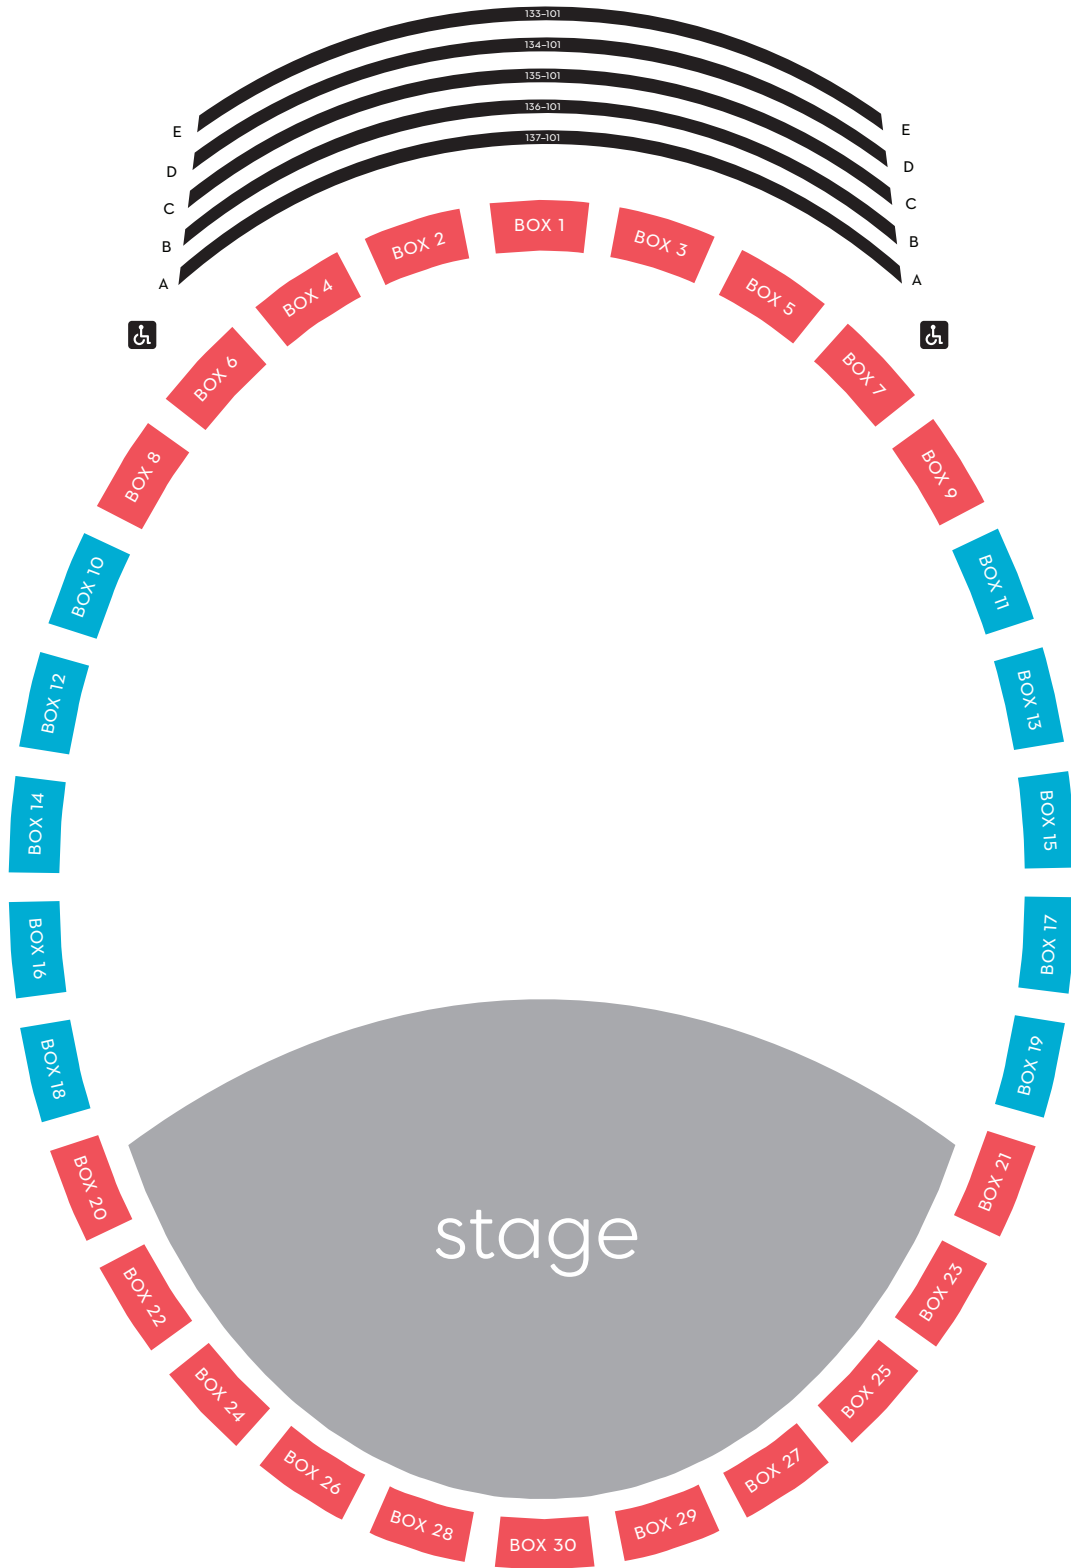

rose theater • orchestra

ACCESSIBILITY

Frederick P. Rose Hall is fully accessible. If you need wheelchair accessible seating, please let us know when purchasing tickets. Wheelchair and companion seating is indicated by icons.

INFRARED HEARING SYSTEMS

Available at the coat check in the main lobby with valid identification.

LARGE TYPE & BRAILLE PROGRAMS

Available free of charge for select performances.

rose theater • mezzanine

 FULL VISIBILITY SEATING

rose theater • balcony

 FULL VISIBILITY SEATING

 PARTIAL VISIBILITY SEATING

rose theater • expanded view