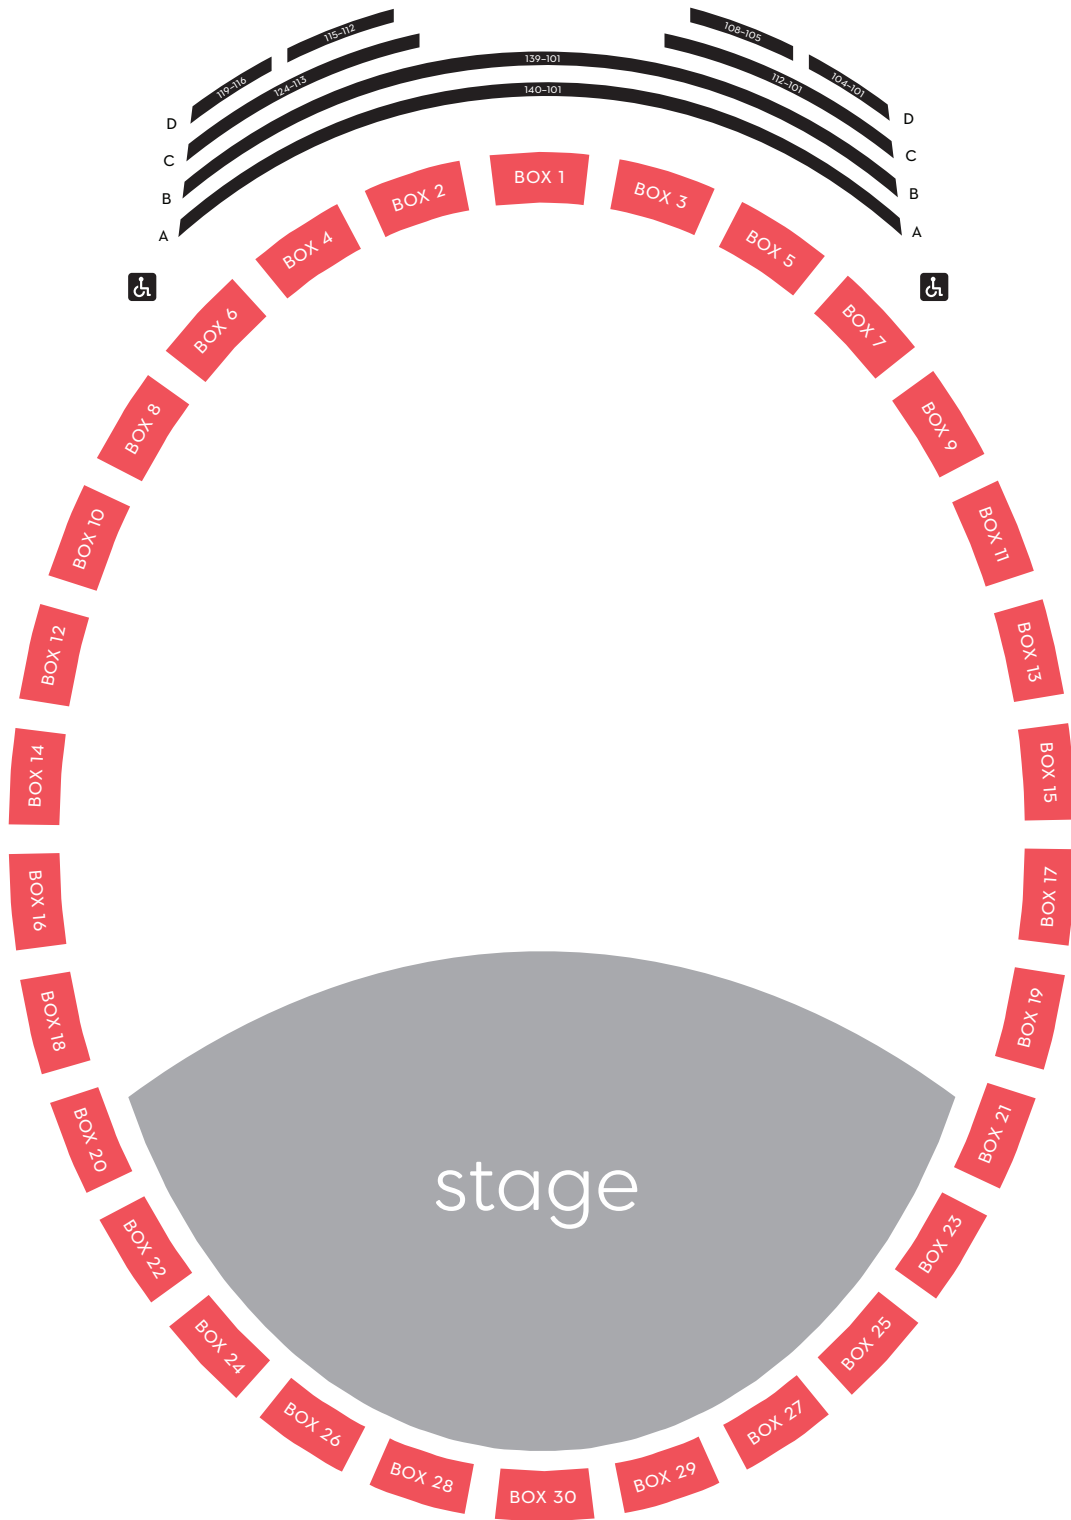

rose theater • orchestra

ACCESSIBILITY

Frederick P. Rose Hall is fully accessible. If you need wheelchair accessible seating, please let us know when purchasing tickets. Wheelchair and companion seating is indicated by icons.

INFRARED HEARING SYSTEMS

Available at the coat check in the main lobby with valid identification.

LARGE TYPE & BRAILLE PROGRAMS

Available free of charge for select performances.

rose theater • mezzanine

 FULL VISIBILITY SEATING

rose theater • balcony

 FULL VISIBILITY SEATING

 PARTIAL VISIBILITY SEATING

rose theater • expanded view