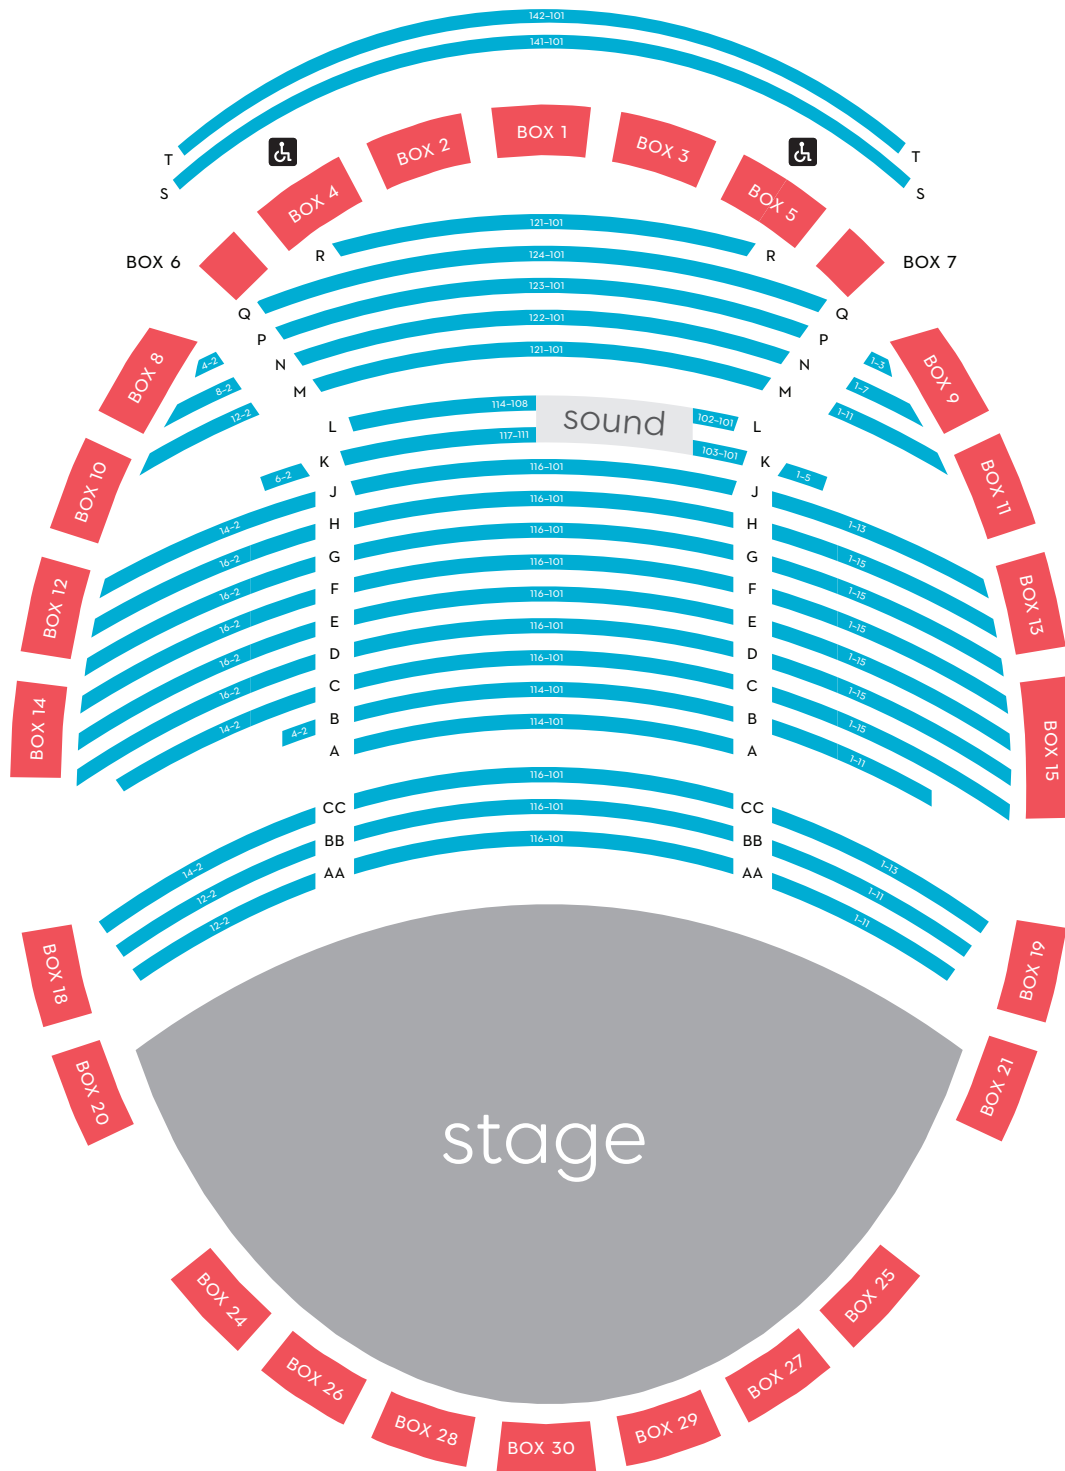

rose theater • orchestra

ACCESSIBILITY

Frederick P. Rose Hall is fully accessible. If you need wheelchair accessible seating, please let us know when purchasing tickets. Wheelchair and companion seating is indicated by icons.

INFRARED HEARING SYSTEMS

Available at the coat check in the main lobby with valid identification.

LARGE TYPE & BRAILLE PROGRAMS

Available free of charge for select performances.

rose theater • mezzanine

 FULL VISIBILITY SEATING

rose theater • balcony

 FULL VISIBILITY SEATING

 PARTIAL VISIBILITY SEATING

rose theater • expanded view